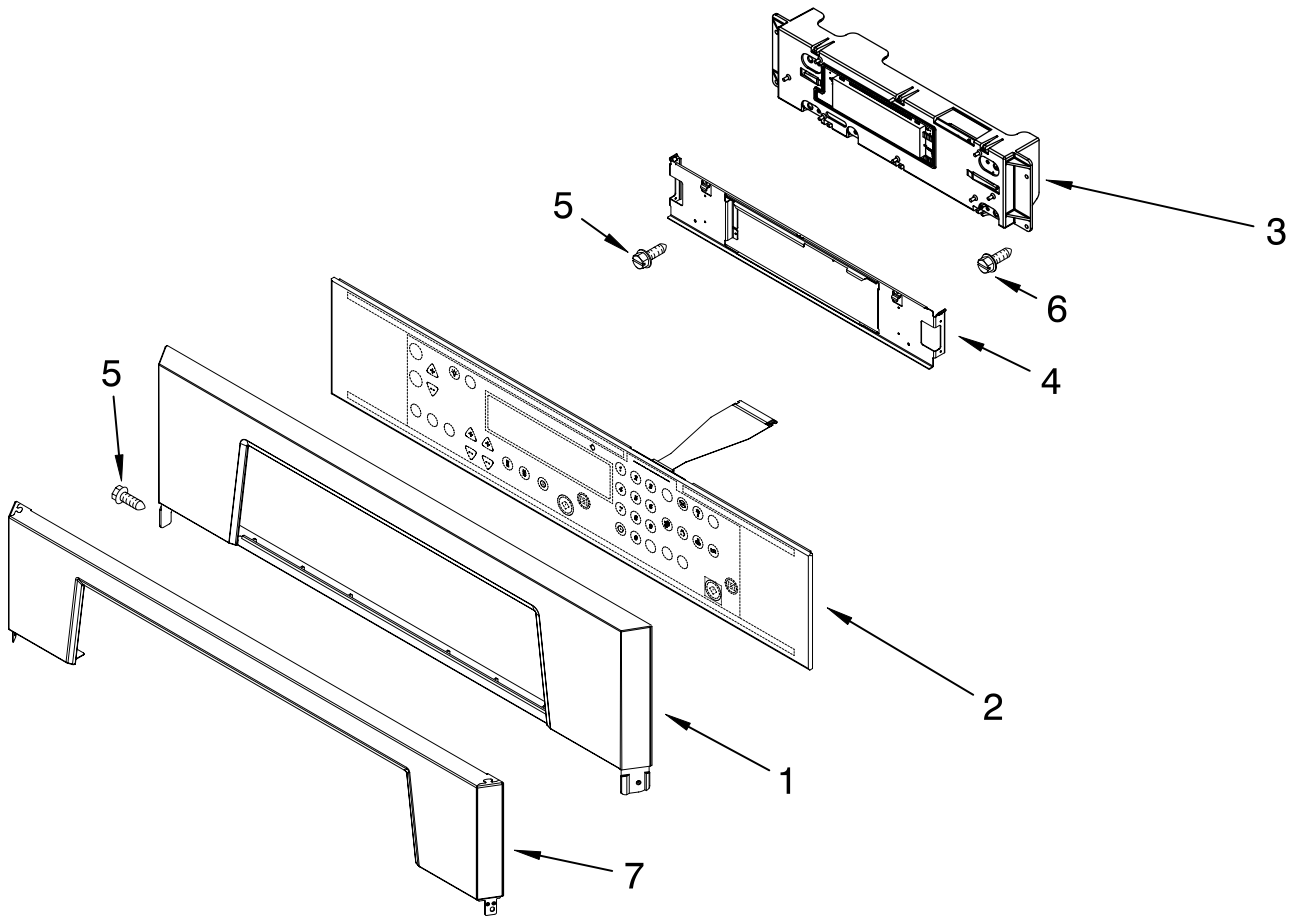

OVEN PARTS

For Models: GBS277PRQ01, GBS277PRB01, GBS277PRS01
(Designer White) (Black) (Stainless Steel)

Illus. No.	Part No.	DESCRIPTION	Illus. No.	Part No.	DESCRIPTION	Illus. No.	Part No.	DESCRIPTION
1		Literature Parts	7	4455864	Top Chassis	27		Liner, Oven (Not serviceable)
	8303648	Installation	8	3196176	Screw (2)	28	4448444	Grommet
		Instructions	9	4452158	Tube, Vent	29	4455636	Sensor
		Owners Manual	10	4452165	Lens, Light	30	4450118	Nut
	8304075	English	11	4452368	Light Assy, Rear	33	9760676	Deflector, Vent
	8304076	French	12	4452166	Bulb, Light	37		Safety (TOD) Swtch
	8301758	Tech Sheet	13	4449040	Screw, 8-18 x 3/8		9759243	Thermostat (temp)
	8303946	Installation/ Undercounter	14	4455611	Frame, Front	43	4455529	Base, Chassis
	8301928	Installation/ Micro Trim Kit	15	4455381	Gasket, Door	49	4448933	Retainer, Gasket
	3191638	Safer Cooking Tips	16	4452152	Bracket, Mounting	50	4451747	Cover, Back
	9759133	Safer Cooking Tips	17	4449743	Screw, 8-32 x 3/8	51		Trim, Bottom
2		Trim, Side	18	4449154	Screw		8302938	White
	8302909	RH White	19	4451477	Support, Insulation		8302937	Black
	8302908	RH Black	21		Rail, Side		8302940	S.Steel
	8303213	RH S.Steel		8303115	Right	53	4449845	Support, Bracket
	8302910	LH White		8303116	Left			
	8302907	LH Black	22	9760888	Latch, Motorized			
	8303214	LH S.Steel	24		Screw			
3		Hinge Receiver		3400832	Black			
	4455605	Left Hand		3400805	Zinc			
	4455606	Right Hand	25	4455641	Side, Chassis (R.H. & L.H.)			
4	4448520	Bumper, Door	26	4452233	Back, Chassis			
5	4449809	Screw, 8-18 x 3/8						
6	4452490	Spacer, Foam						

Illus. No.	Part No.	DESCRIPTION
1	8302845 White 8302844 Black 8302878 S.Steel	Control Panel
2	8303180 Black 8303222 White	Assy, Switch
3	8303885	Assy, Control
4	8304162	Backer, Control
5	4449745	Screw
6	3400832	Screw
7	8302878	Trim-Panel (Use on S.Steel model only)